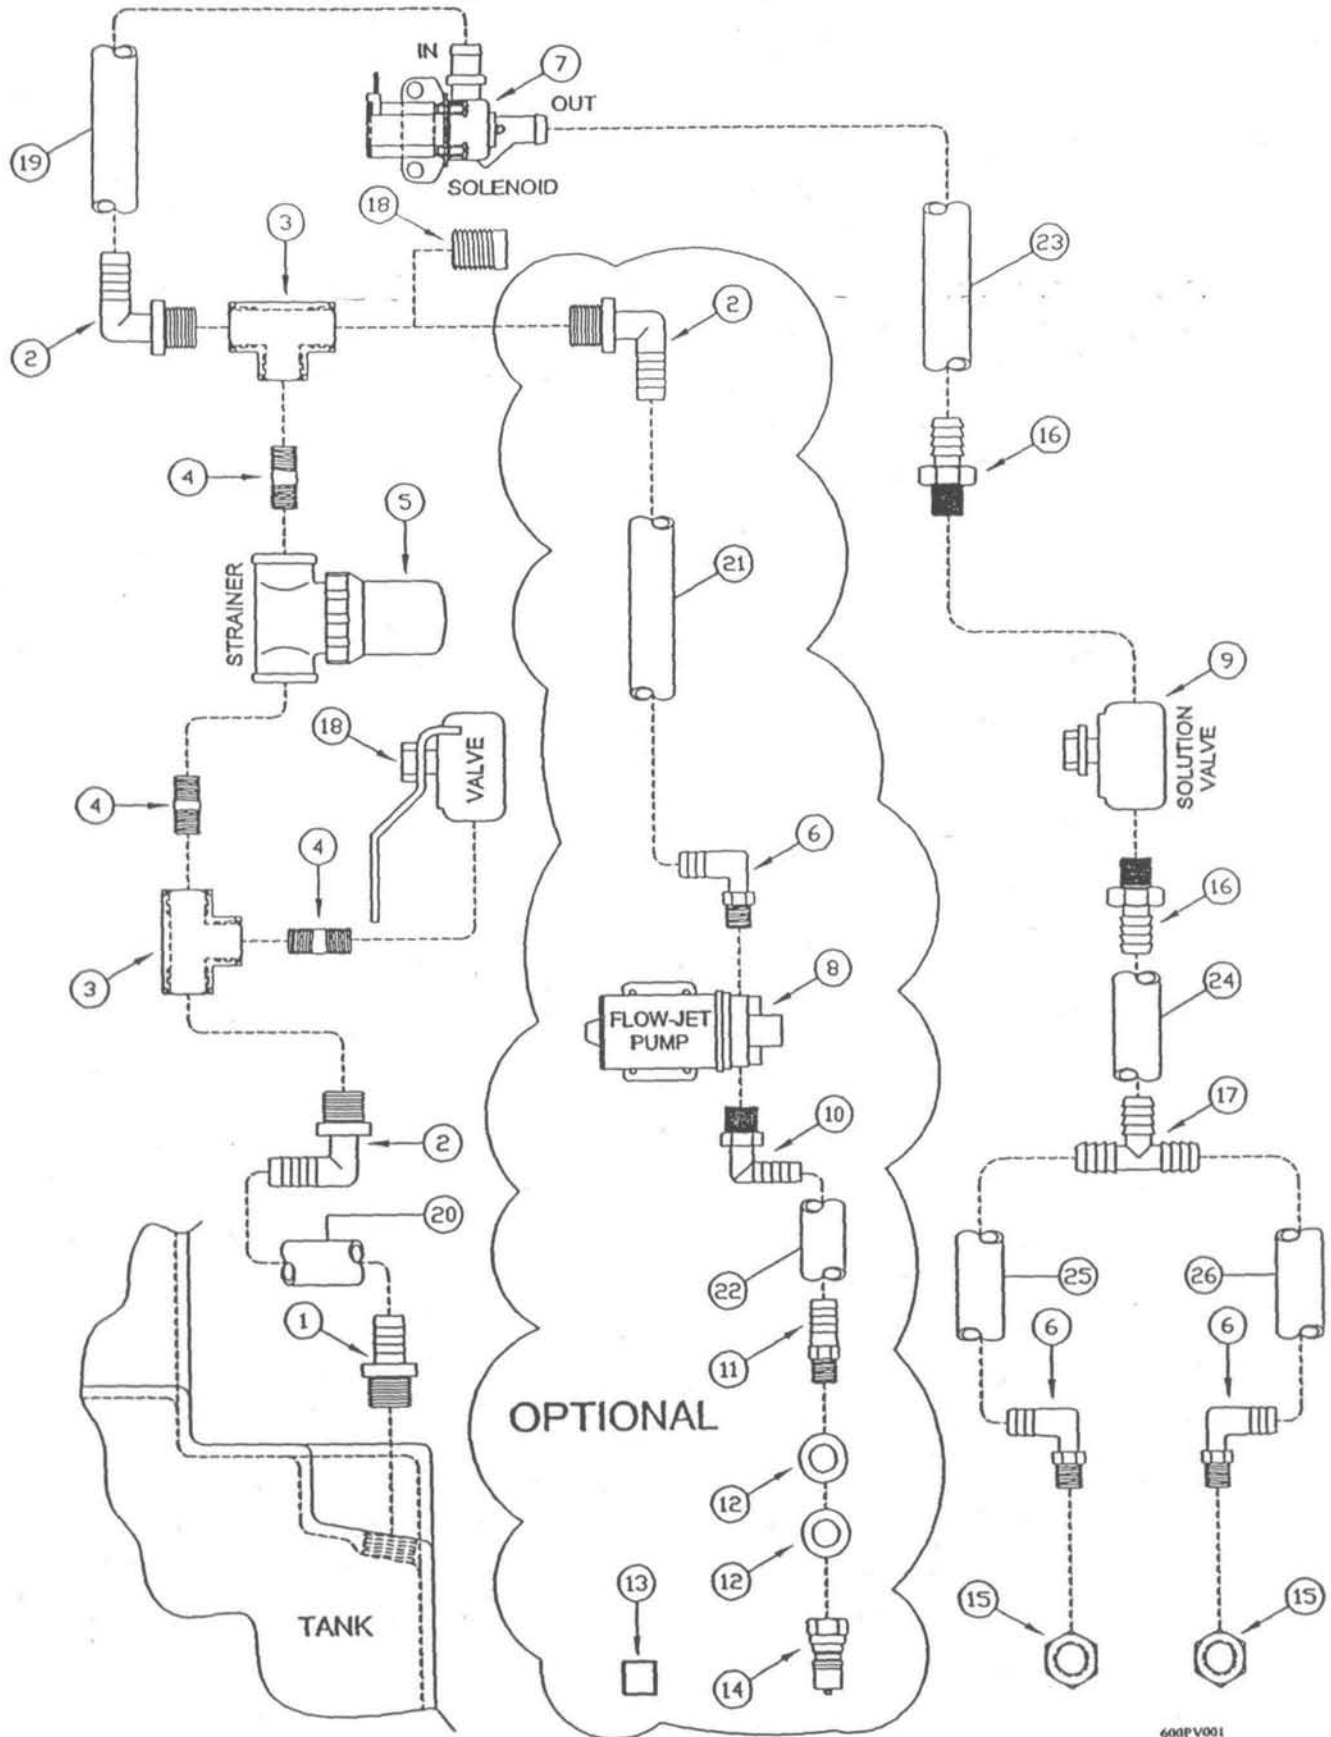

600PV001

REF #	PART #	DESCRIPTION	QTY
1	3402016	FTG-3/4 NPT X 1/2 HOSE BARB	1
2	383326	FITTING PP 90 1/2MPT 1/2BARB	6
3	383325	FITTING BRASS TEE 1/2FPT	3
4	3305281	FTG-NIPPLE CLOSE 1/2 MPT	3
5	3323501	STRAINER-IN-LINE SOLUTION TC/1	1
6	383337	FITTING PP 90 3/8MPT 1/2BARB	3
7	3323959	SOLENOID-36V SOLUTION TC/1	1
8	742709	PUMP, 36V 60PSI	1
9	809413MCH	SOL VALVE 170 /175	1
10	3402017	FTG-3/8 NPT X 3/8 BARB	1
11	3400261	FTG-HOSE BARB 1/4 MPT TO 3/8	1
12	711579	WSR-FLAT .56X1.00	2
13	740711CE	SWITCH DREEFS W/ SPLASHG	1
14	828368	BH2-61 MALE COUPLER	1
15	383228	NUT 3/8 N.P.T. NYLON	2
16	3307829	FTG-HOSE BARB 1/2 X 3/8 MPT	2
17	3402015	FTG-1/2 HOSE BARB TEE	1
18	3313199	VALVE-BALL 1/2 FPT BRASS	1
		<i>END OF THIS SECTION</i>