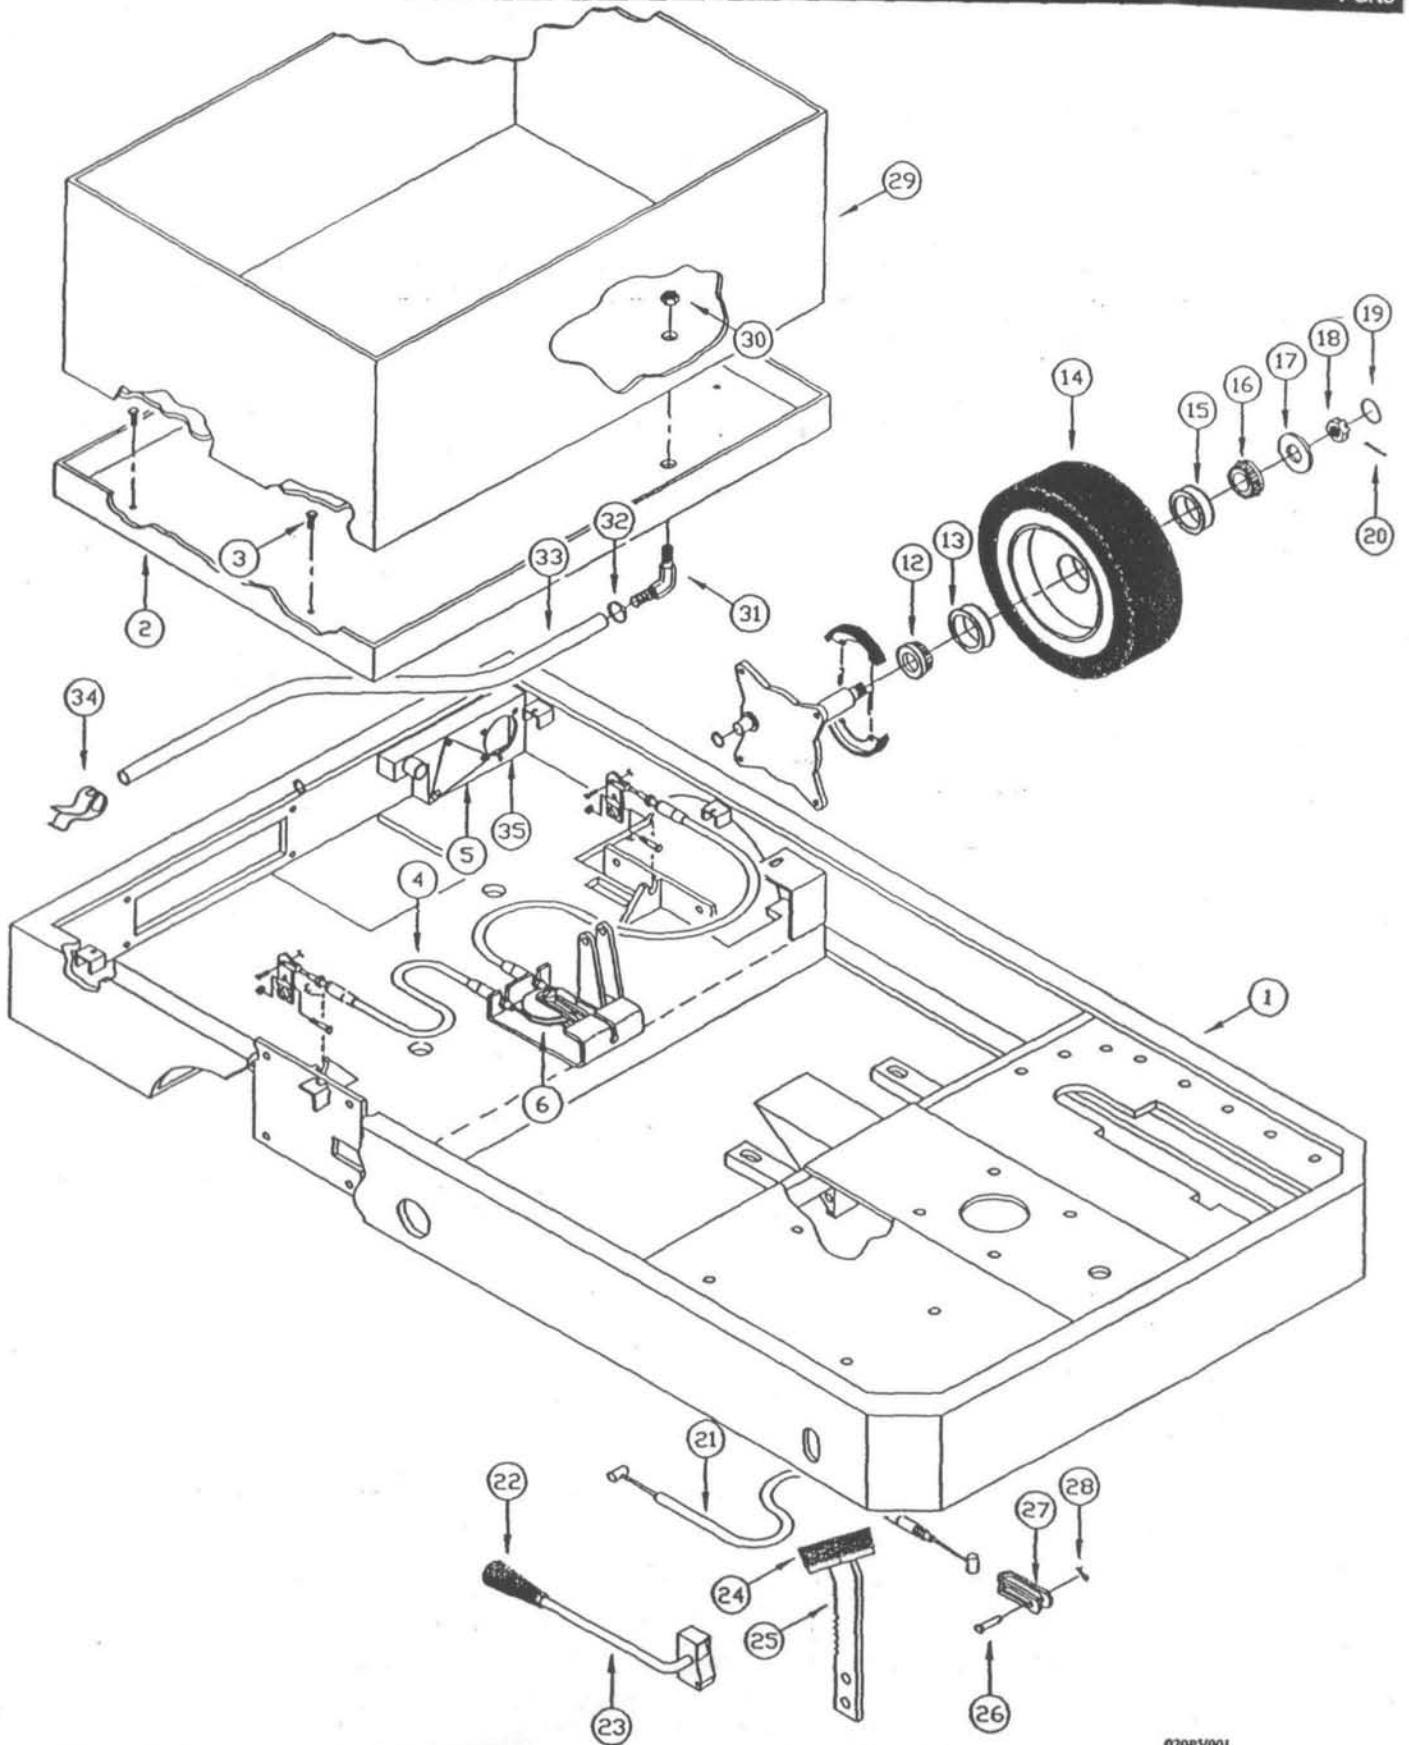

Minuteman[®]

PARTS SECTION

3200 Rider Scrubber

TABLE OF CONTENTS

Brakes, Wheels and Frame Group	2
Body Group	
Tanks & Battery Cover Doors	4
Instrument Panel	8
Directional Control	10
Drive Wheel Group	12
Steering Group	14
Scrubdeck Group	
Scrubdeck Assembly	16
Squeegee Group	
Squeegee Lift Assembly	18
Squeegee Assembly	20
Piping Schematic	22
Electrical Schematic	25

020PV001

REF #	PART #	DESCRIPTION	QTY
1	3337100	WELD-MAIN FRAME 3200	1
2	3337131	WELD-BATTERY TRAY 3200	1
3	3400035	SCR-HEX,5/16-18X1.00 ZP	
4	383229	BRAKE CABLE	1
5	3308386	PLT-VAC MOTOR COVER	1
6	81-44-A	NYLON PULLEY	1
7	-	line not used	-
8	-	line not used	-
9	-	line not used	-
10	-	line not used	-
11	-	line not used	-
12	383194	TAPERED BEARING CONE	4
13	383195	TAPERED BEARING CUP	4
14	383111	REAR WHEEL	2
15	383195	TAPERED BEARING CUP	4
16	383194	TAPERED BEARING CONE	4
17	711514	WSR-FLAT 1.06 X 2 X .15	2
18	711450	NUT, SLOTTED 1-14 UNS-2A	2
19	383241	GREASE CAP WHEEL	2
20	380-632-20	COTTER PIN	2
21	383230	BRAKE PEDAL CABLE	1
22	760592	KNOB OVAL TAPERED	1
23	383067	EMERGENCY BRAKE WELD T	1
24	762294MCH	PEDAL	1
25	383064	BRAKE PEDAL	1
26	711668	CLEVIS PIN 3/8X1"11-141	1
27	383230	BRAKE PEDAL CABLE	1
28	711808	COTTER PIN-HAIR #13	1
29	320215	BATTERY LINER 320	1
30	320272	NOZZLE BODY LOCKNUT	1
31	320271	FITTING PP 90 3/8MPT 3/8HOSE	1
32	450076	CRIMP CLAMP SS 185R	1
33	260224	DRAIN HOSE 1/2X18 SILICNHOSE	1
34	320273	HOSE SHUT-OFF CLAMP	1
35	3308200	MOTOR-FAN VACUUM 36 V	1