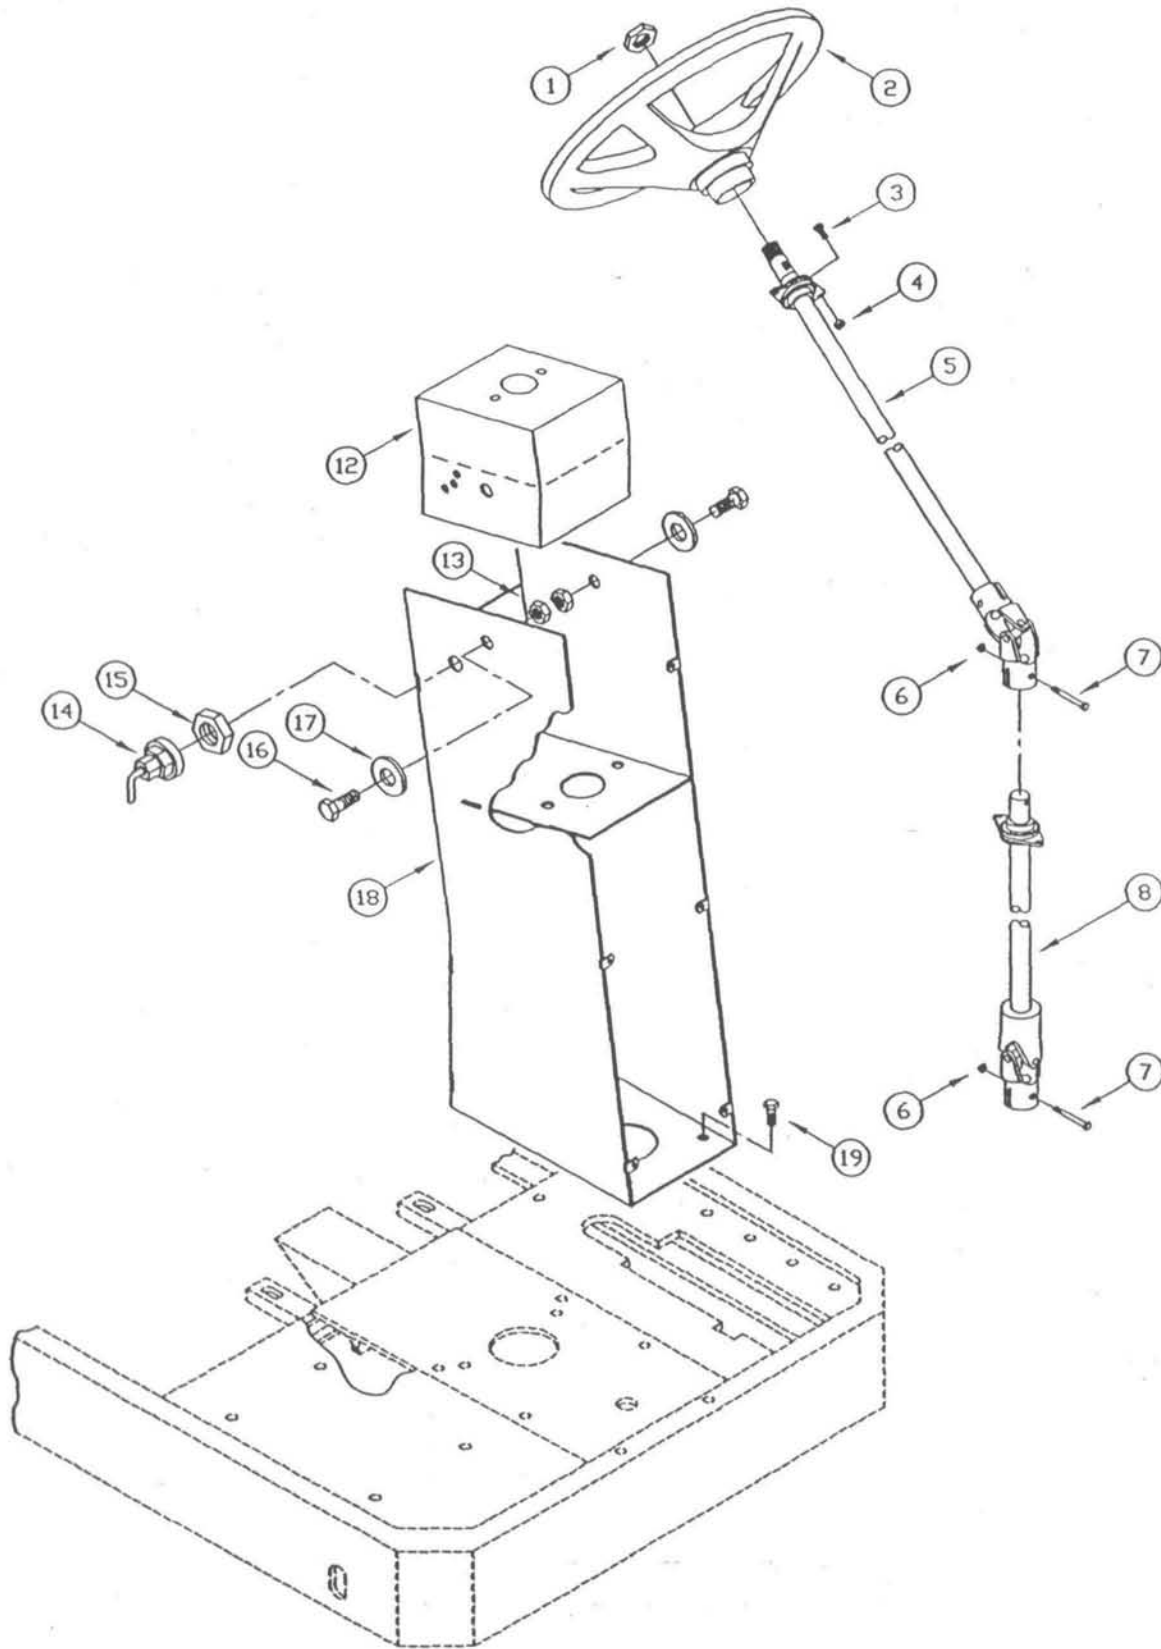

040PV002

REF #	PART #	DESCRIPTION	QTY
1	3400074	NUT-HEX JAM 5/8-18 ZP	1
2	3323097	WHEEL-STEERING TC/1	1
3	3400739	BOLT-CARRIAGE 5/16-18 X 3/4 ZP	4
4	3400390	NUT-FLANGE LOCK 5/16-18	4
5	3337008	SHAFT-STEERING INPUT SHT 3200	1
6	3400080	NUT-HEX 5/16-18 ES ZP	2
7	3400231	SCR-HEX,5/16-18X2.0 ZP	2
8	3337007	SHAFT-STEERING INPUT LG 3200	1
9	-	line not used	-
10	-	line not used	-
11	-	line not used	-
12	3337077	WELD-STR WHEEL PIVOT 3200	1
13	3400392	NUT-FLANGE LOCK 3/8-16	2
14	3337002	PIN-QUICK RELEASE PLUNGER 3200	1
15	3400145	NUT-HEX JAM 3/4-10 ZP	1
16	3331330	BOLT-SHLD 1/2 X 5/8 X 3/8-16	2
17	3400086	WASHER-FLAT 1/2 STANDARD ZP	6
18	3337087	WELD-STEERING POD 3200	1
19	3400030	SCR-HEX,3/8-16X1.00 ZP	2
20	3308397	NUT-BEARING LOCK	1
<i>END OF THIS SECTION</i>