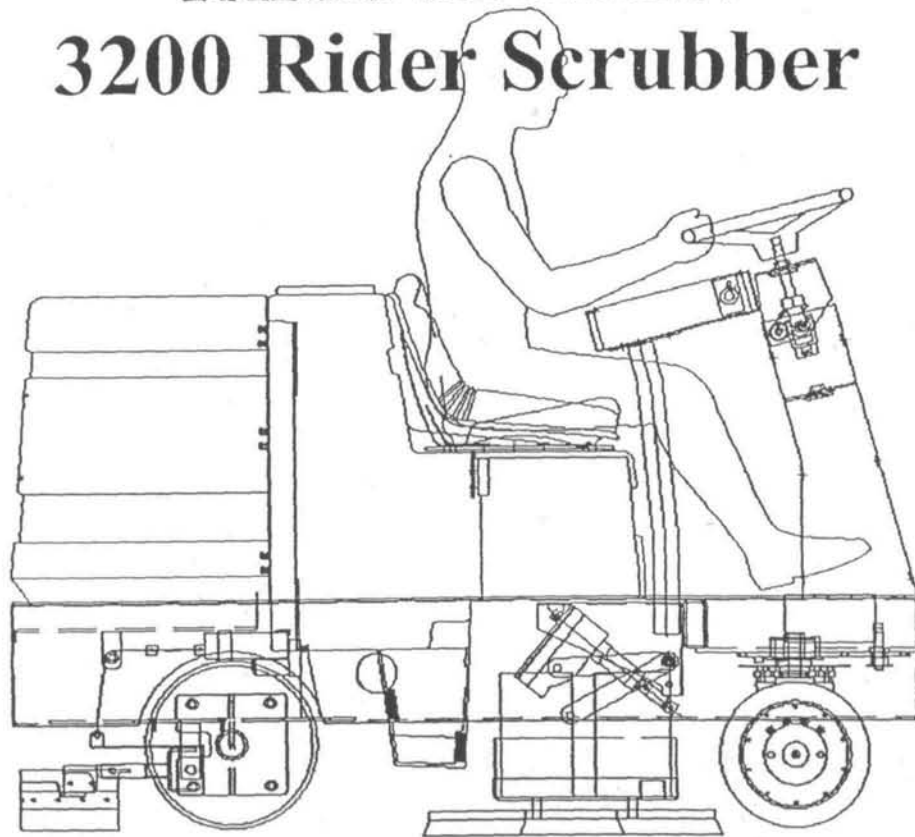

Minuteman[®]

PARTS SECTION

3200 Rider Scrubber

TABLE OF CONTENTS

Brakes, Wheels and Frame Group	2
Body Group	
Tanks & Battery Cover Doors	4
Instrument Panel	8
Directional Control	10
Drive Wheel Group	12
Steering Group	14
Scrubdeck Group	
Scrubdeck Assembly	16
Squeegee Group	
Squeegee Lift Assembly	18
Squeegee Assembly	20
Piping Schematic	22
Electrical Schematic	25

020PV001

REF #	PART #	DESCRIPTION	QTY
1	3337100	WELD-MAIN FRAME 3200	1
2	3337131	WELD-BATTERY TRAY 3200	1
3	3400035	SCR-HEX,5/16-18X1.00 ZP	
4	383229	BRAKE CABLE	1
5	3308386	PLT-VAC MOTOR COVER	1
6	81-44-A	NYLON PULLEY	1
7	-	line not used	-
8	-	line not used	-
9	-	line not used	-
10	-	line not used	-
11	-	line not used	-
12	383194	TAPERED BEARING CONE	4
13	383195	TAPERED BEARING CUP	4
14	383111	REAR WHEEL	2
15	383195	TAPERED BEARING CUP	4
16	383194	TAPERED BEARING CONE	4
17	711514	WSR-FLAT 1.06 X 2 X .15	2
18	711450	NUT, SLOTTED 1-14 UNS-2A	2
19	383241	GREASE CAP WHEEL	2
20	380-632-20	COTTER PIN	2
21	383230	BRAKE PEDAL CABLE	1
22	760592	KNOB OVAL TAPERED	1
23	383067	EMERGENCY BRAKE WELD T	1
24	762294MCH	PEDAL	1
25	383064	BRAKE PEDAL	1
26	711668	CLEVIS PIN 3/8X1"11-141	1
27	383230	BRAKE PEDAL CABLE	1
28	711808	COTTER PIN-HAIR #13	1
29	320215	BATTERY LINER 320	1
30	320272	NOZZLE BODY LOCKNUT	1
31	320271	FITTING PP 90 3/8MPT 3/8HOSE	1
32	450076	CRIMP CLAMP SS 185R	1
33	260224	DRAIN HOSE 1/2X18 SILICNHOSE	1
34	320273	HOSE SHUT-OFF CLAMP	1
35	3308200	MOTOR-FAN VACUUM 36 V	1