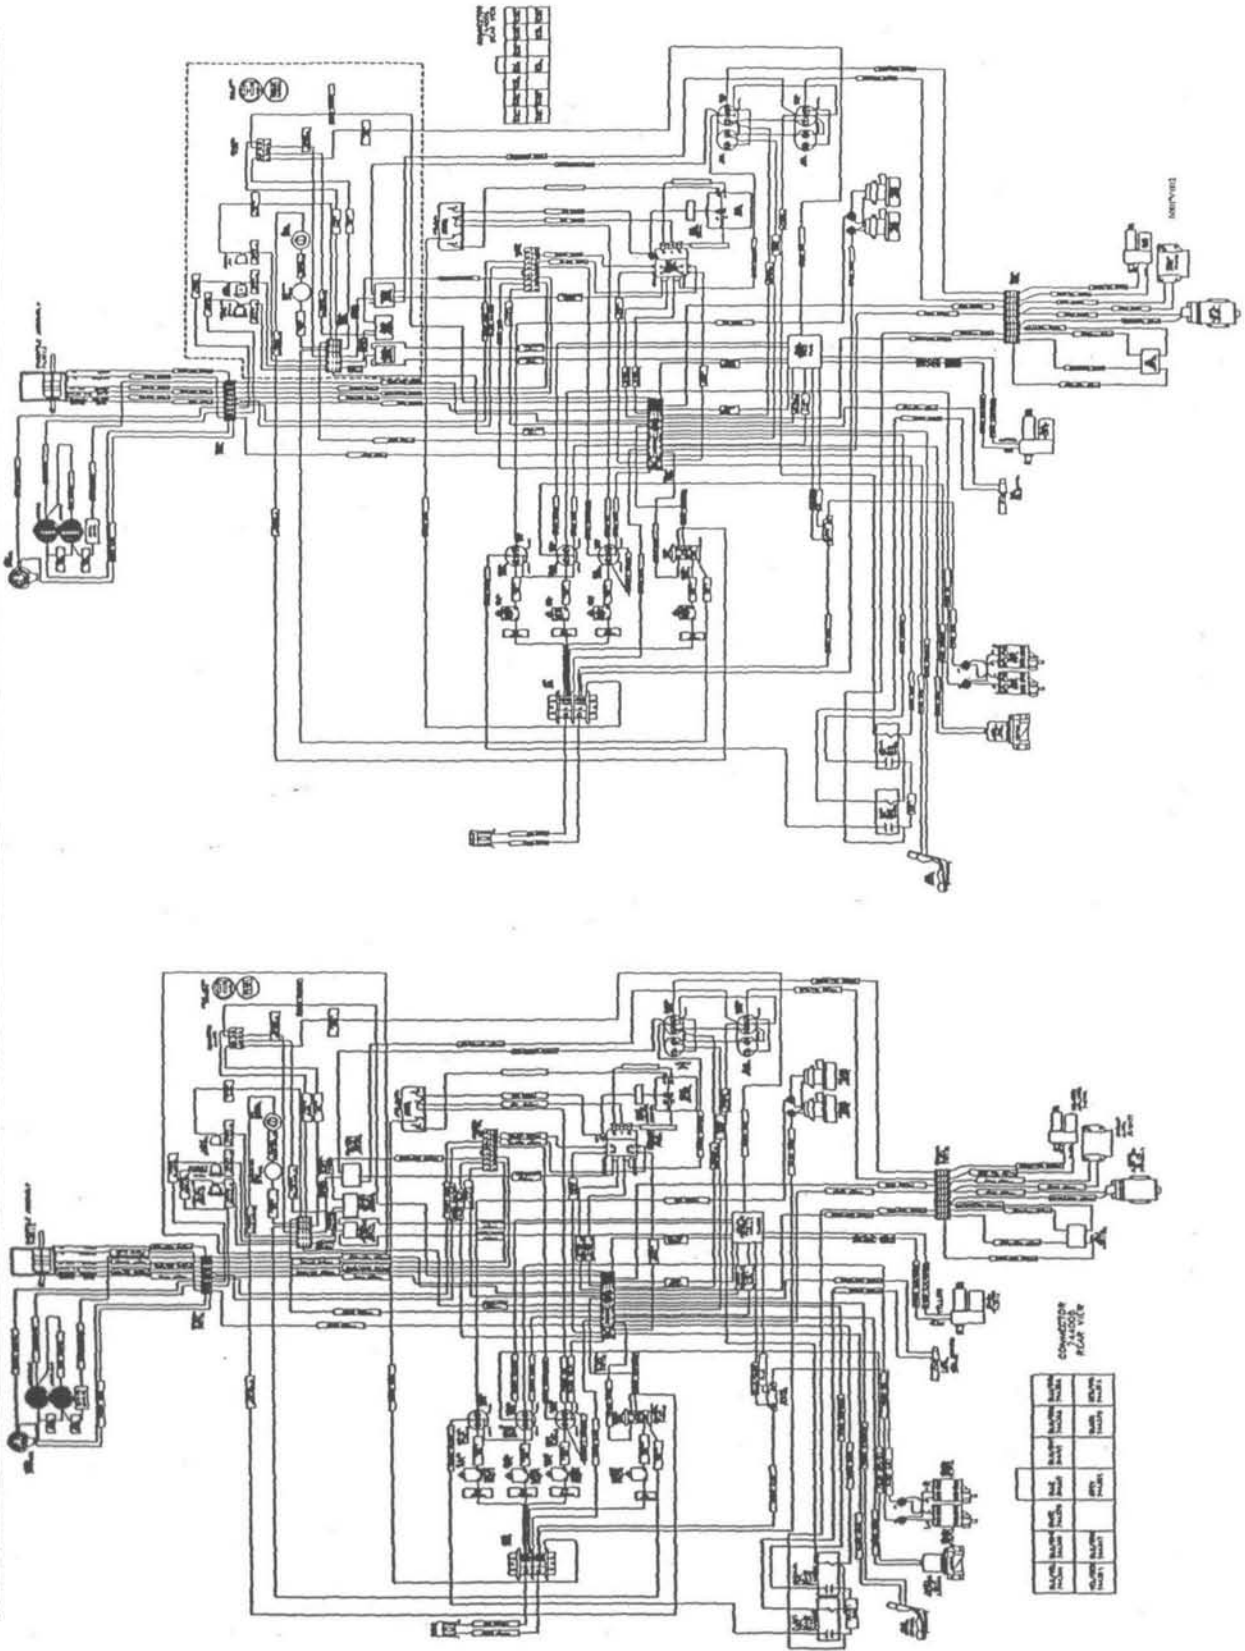

REF #	PART #	DESCRIPTION	QTY
1	3402016	FTG-3/4 NPT X 1/2 HOSE BARB	1
2	383326	FITTING PP 90 1/2MPT 1/2BARB	6
3	383325	FITTING BRASS TEE 1/2FPT	3
4	3305281	FTG-NIPPLE CLOSE 1/2 MPT	3
5	3323501	STRAINER-IN-LINE SOLUTION TC/1	1
6	383337	FITTING PP 90 3/8MPT 1/2BARB	3
7	3323959	SOLENOID-36V SOLUTION TC/1	1
8	742709	PUMP, 36V 60PSI	1
9	809413MCH	SOL VALVE 170 /175	1
10	3402017	FTG-3/8 NPT X 3/8 BARB	1
11	3400261	FTG-HOSE BARB 1/4 MPT TO 3/8	1
12	711579	WSR-FLAT .56X1.00	2
13	740711CE	SWITCH DREEFS W/ SPLASHG	1
14	828368	BH2-61 MALE COUPLER	1
15	383228	NUT 3/8 N.P.T. NYLON	2
16	3307829	FTG-HOSE BARB 1/2 X 3/8 MPT	2
17	3402015	FTG-1/2 HOSE BARB TEE	1
18	3313199	VALVE-BALL 1/2 FPT BRASS	1
		<i>END OF THIS SECTION</i>