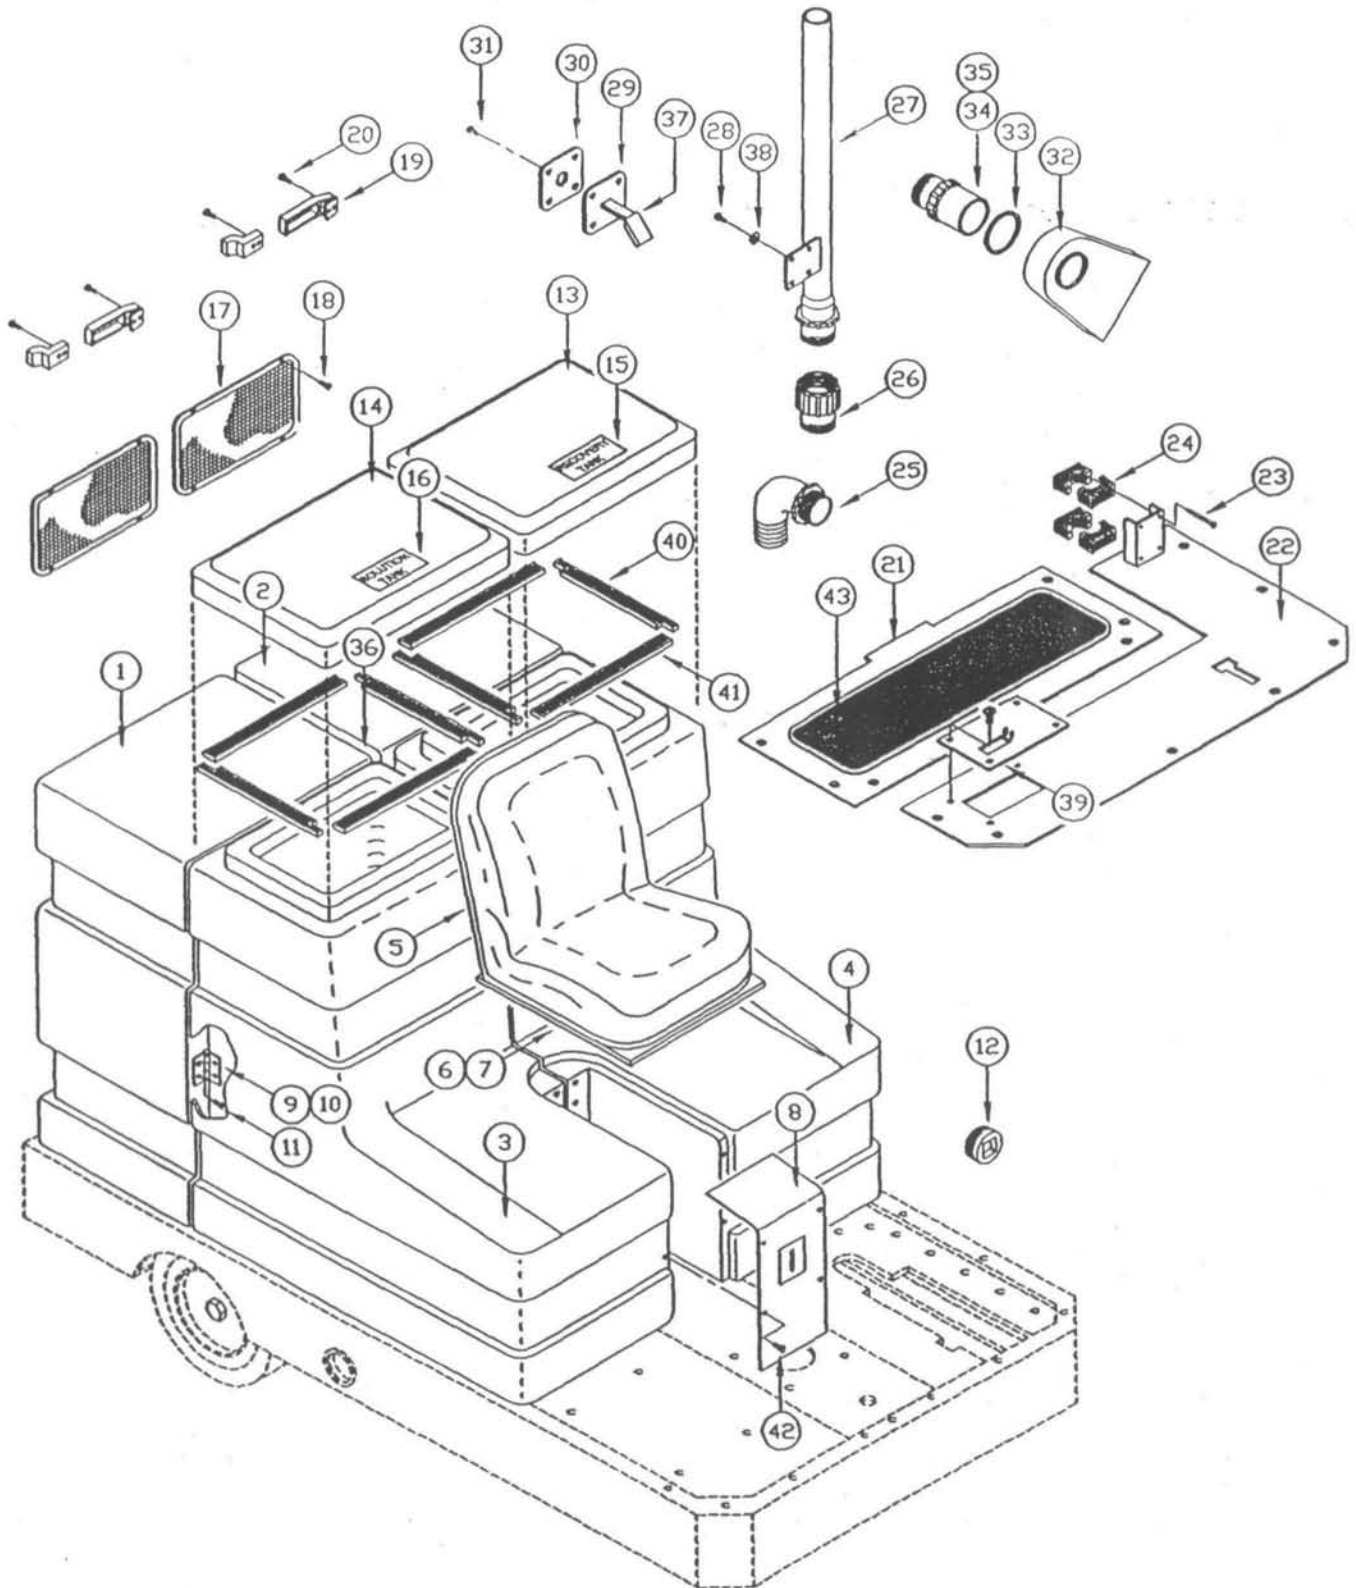

020PV001

REF #	PART #	DESCRIPTION	QTY
1	3337100	WELD-MAIN FRAME 3200	1
2	3337131	WELD-BATTERY TRAY 3200	1
3	3400035	SCR-HEX,5/16-18X1.00 ZP	
4	383229	BRAKE CABLE	1
5	3308386	PLT-VAC MOTOR COVER	1
6	81-44-A	NYLON PULLEY	1
7	-	line not used	-
8	-	line not used	-
9	-	line not used	-
10	-	line not used	-
11	-	line not used	-
12	383194	TAPERED BEARING CONE	4
13	383195	TAPERED BEARING CUP	4
14	383111	REAR WHEEL	2
15	383195	TAPERED BEARING CUP	4
16	383194	TAPERED BEARING CONE	4
17	711514	WSR-FLAT 1.06 X 2 X .15	2
18	711450	NUT, SLOTTED 1-14 UNS-2A	2
19	383241	GREASE CAP WHEEL	2
20	380-632-20	COTTER PIN	2
21	383230	BRAKE PEDAL CABLE	1
22	760592	KNOB OVAL TAPERED	1
23	383067	EMERGENCY BRAKE WELD T	1
24	762294MCH	PEDAL	1
25	383064	BRAKE PEDAL	1
26	711668	CLEVIS PIN 3/8X1"11-141	1
27	383230	BRAKE PEDAL CABLE	1
28	711808	COTTER PIN-HAIR #13	1
29	320215	BATTERY LINER 320	1
30	320272	NOZZLE BODY LOCKNUT	1
31	320271	FITTING PP 90 3/8MPT 3/8HOSE	1
32	450076	CRIMP CLAMP SS 185R	1
33	260224	DRAIN HOSE 1/2X18 SILICNHOSE	1
34	320273	HOSE SHUT-OFF CLAMP	1
35	3308200	MOTOR-FAN VACUUM 36 V	1